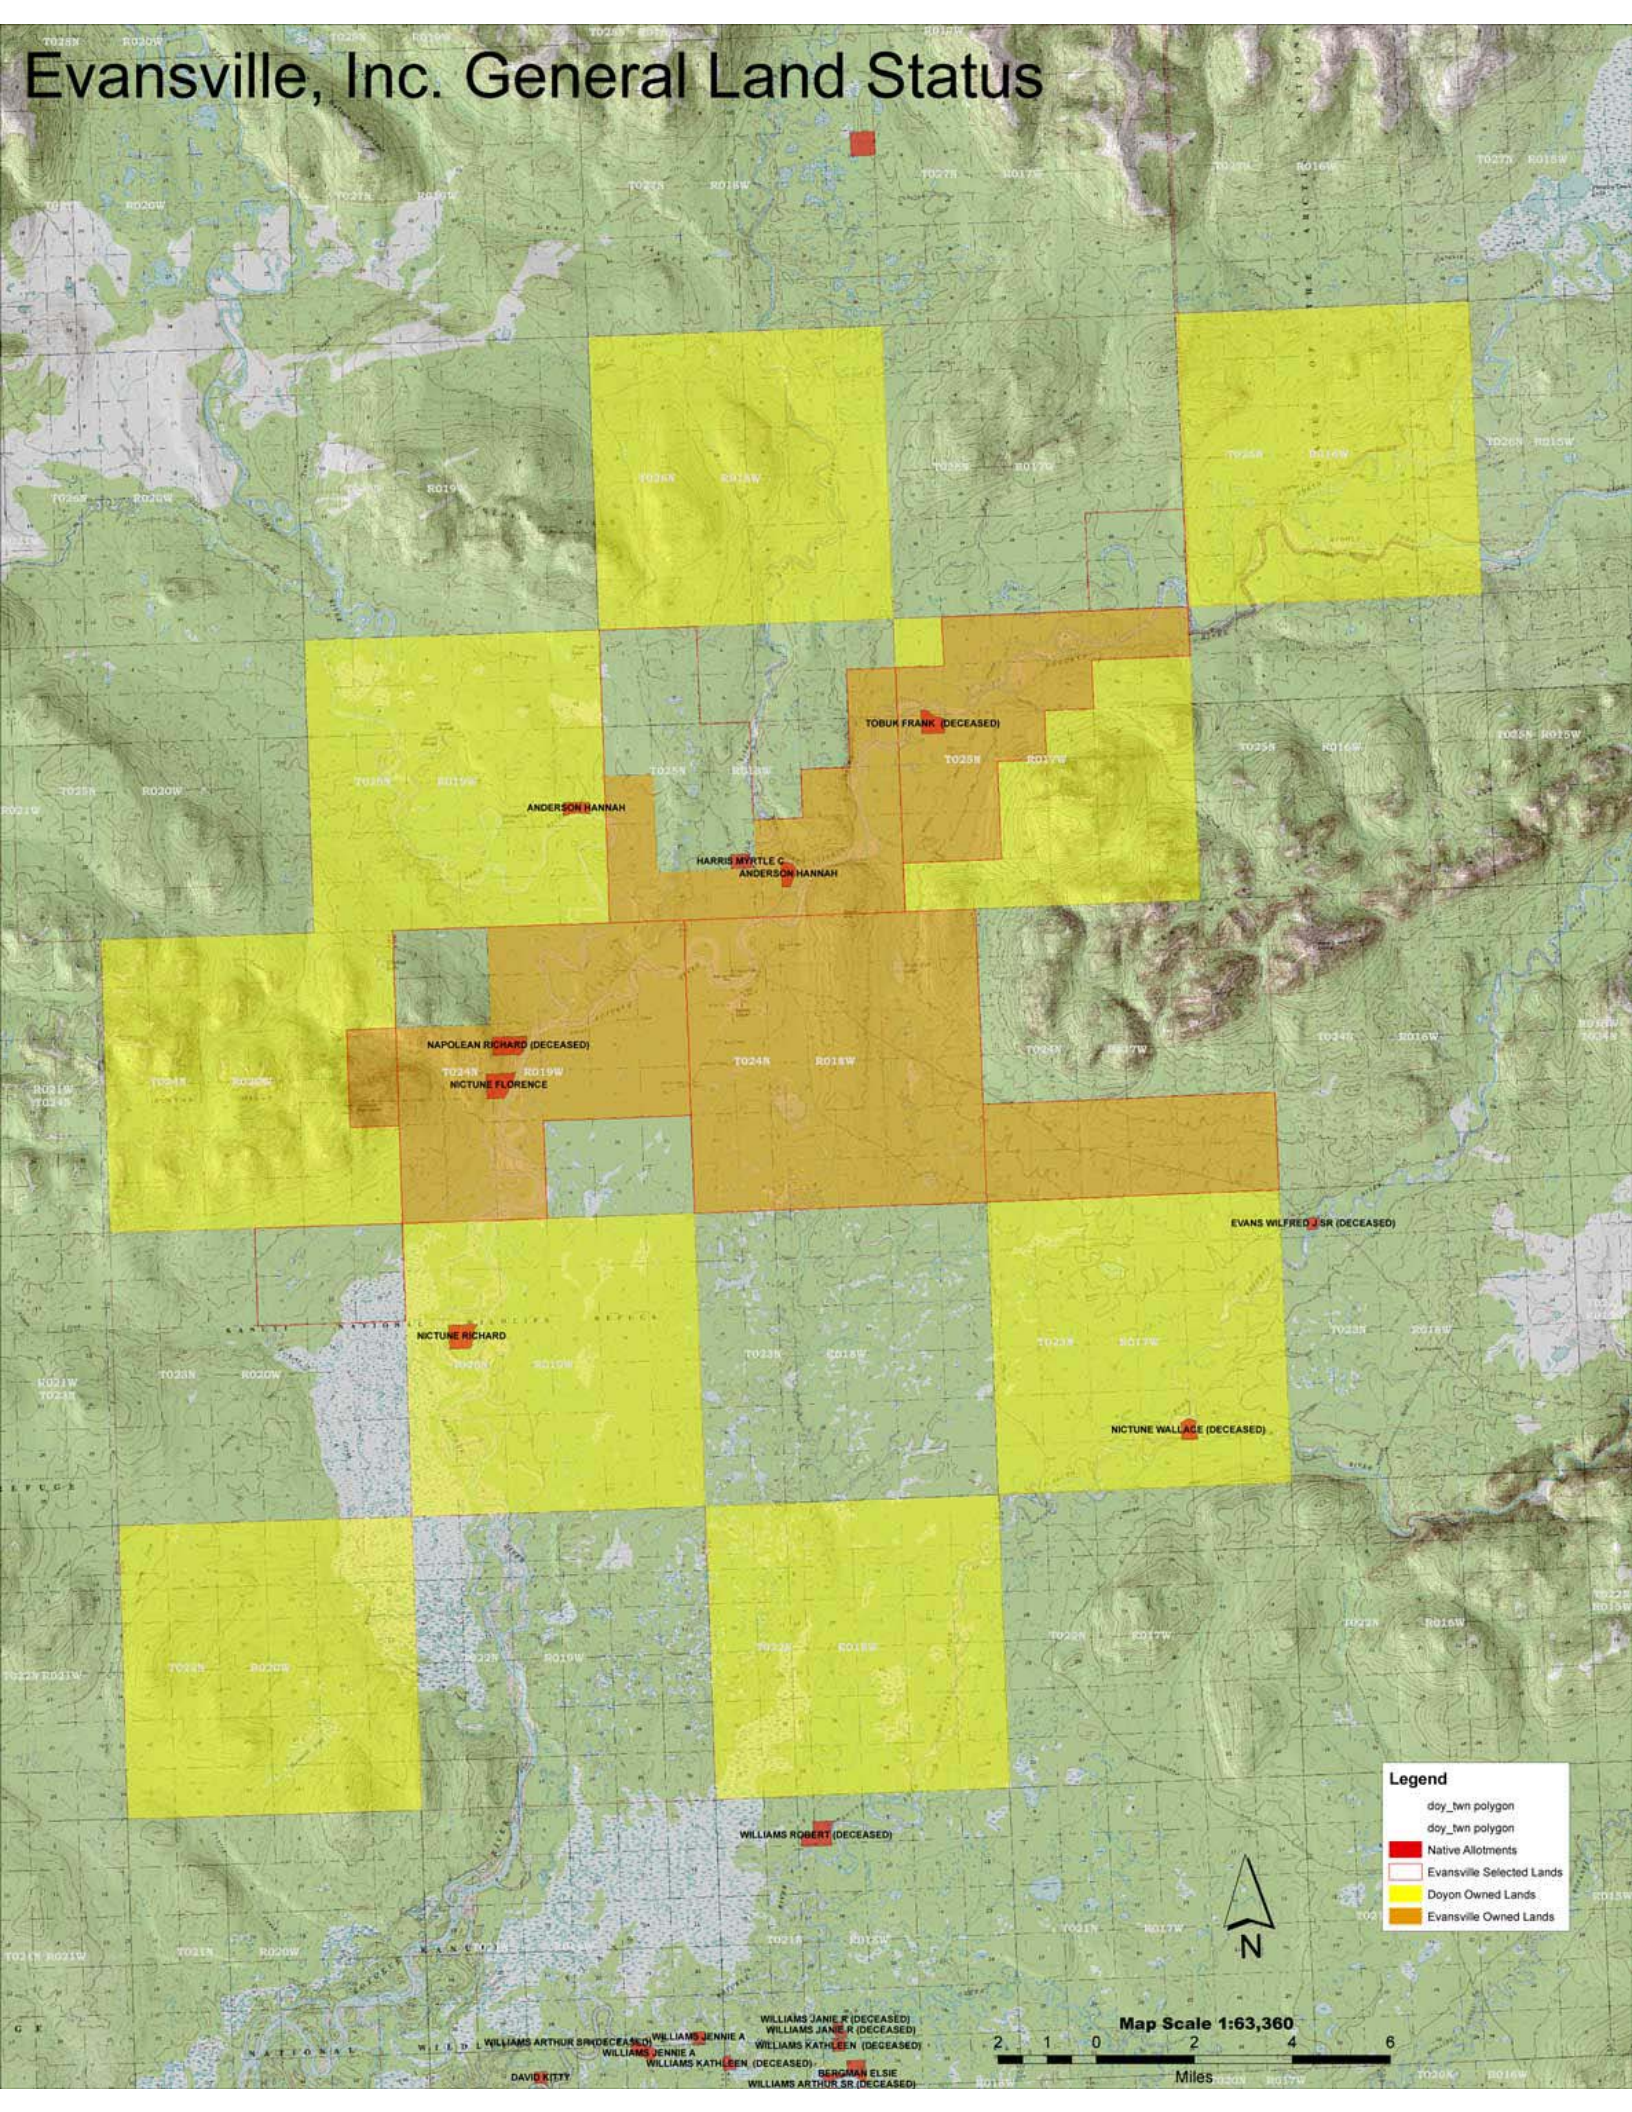

Evansville, Inc. General Land Status

Legend

- doy_twn polygon
- doy_twn polygon
- Native Allotments
- Evansville Selected Lands
- Doyon Owned Lands
- Evansville Owned Lands

Map Scale 1:63,360